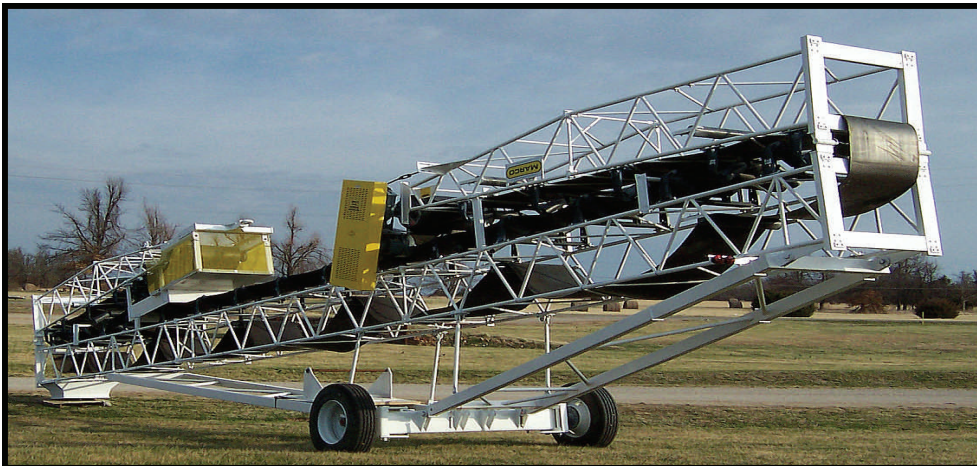

## MARCO DESIGNS, BUILDS, & SERVICES PORTABLE CONVEYORS FOR THE READY MIX INDUSTRY

---

**MARCO** is uniquely positioned to provide the Ready-Mix industry with a portable radial conveyor that optimizes both productivity and conveyor life. The **MARCO** Portable Radial Stacker, is constructed of the components utilized in much larger solutions, but at a price and functionality targeted at the Ready-Mix market's most demanding requirements.

**MARCO RADIAL STACKER CONVEYOR**

**MARCO RADIAL, READY FOR TRAVEL!**

**MARCO RADIAL STACKER**

**O  
V  
E  
R  
  
70+  
  
Y  
E  
A  
R  
S**

### STANDARD FEATURES:

- Head Pulley with Vulcanized Lagging and XT Hubs and Bushings
- Tail Pulley (Self-Cleaning) with XT Hubs and Bushings
- Reducer - Class II
- Idlers - Sealed Bearing CEMA B5 Carrier and Return
- Motors - T.E.F.C. 1800 RPM 230 / 460 Volt
- Conveyor Belt - 2 Ply (Spliced)
- "Rock Box" Type Loading Hopper
- Pinable Raise / Lower
- Tow Bar
- MARCO Paint System (Gray, Green, or White)

### OPTIONAL FEATURES:

- Conical Loading Hopper
- Idlers - Sealed Bearing CEMA C5 Carrier and Return
- Belt Wiper
- Hydraulic Raise and Lower
- Power Propelling Drive
- Highway Tow Package (Brakes, Lights)
- Kingpin
- Conveyor Belt: 3 Ply (Spliced or Vulcanized)
- Power with Quick Electrical Disconnect